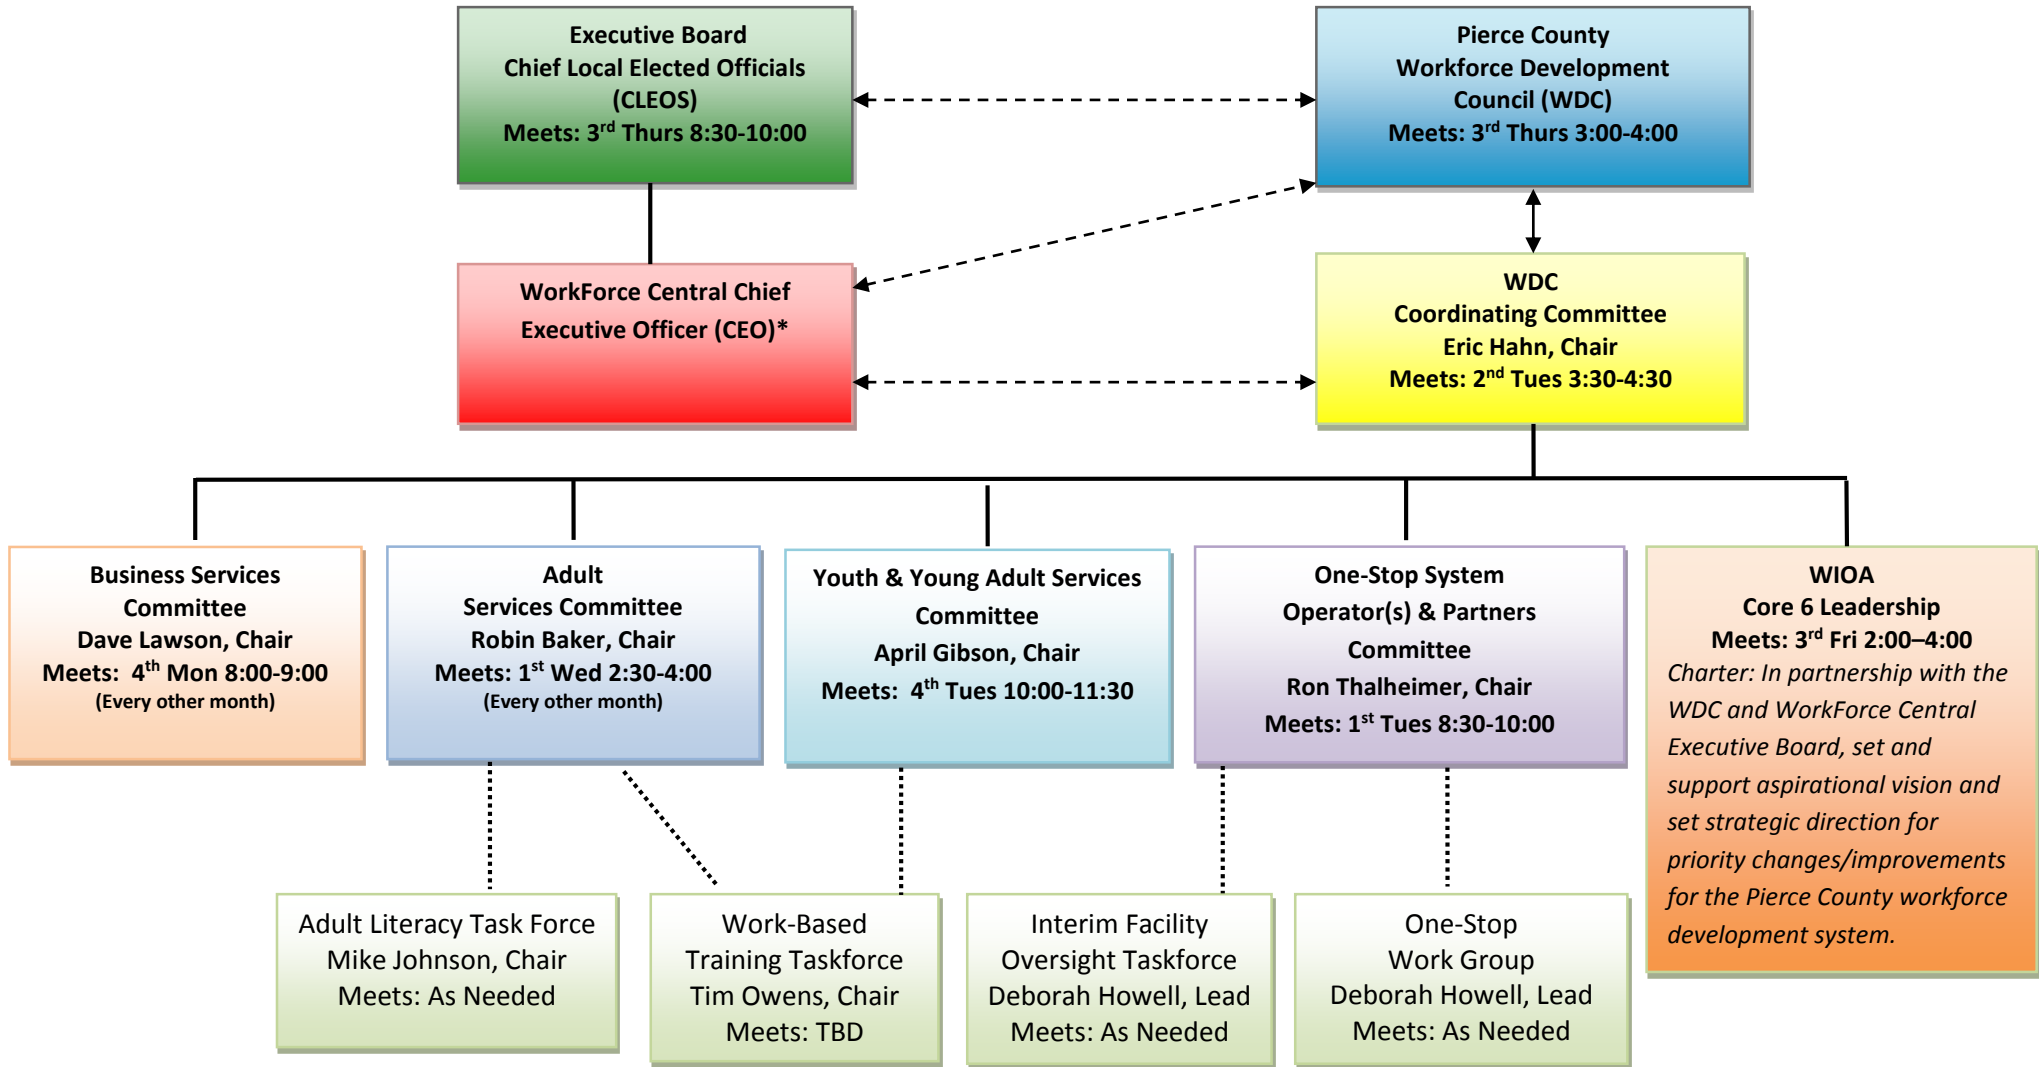

**Pierce County Workforce Development  
WIOA Organizational Structure**

\* WorkForce Central CEO is the Chief staff to the WDC and ensures appropriate staffing of the WDC and its committees